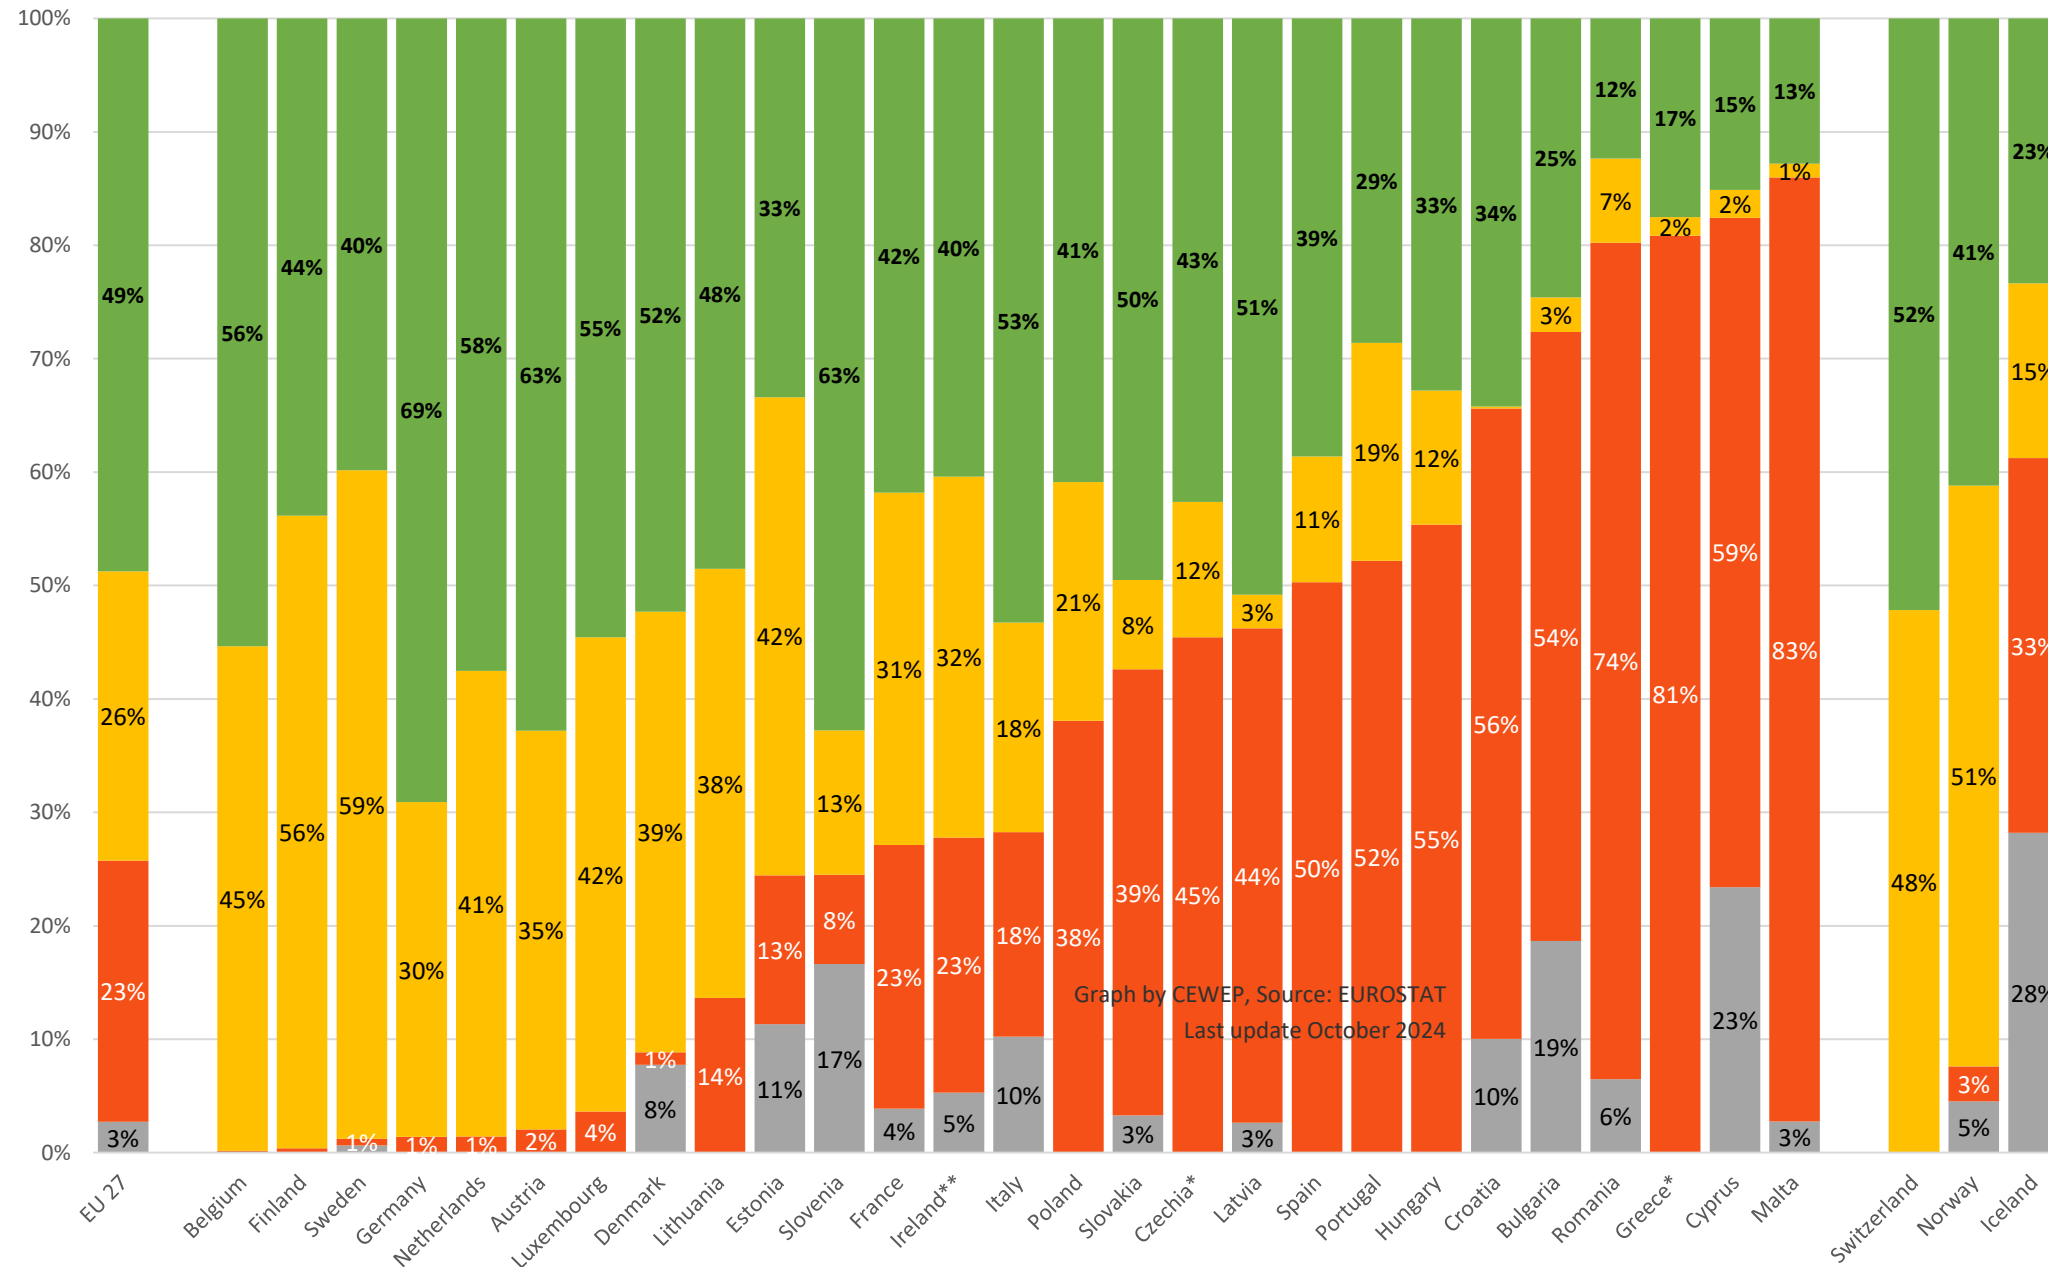

Municipal waste treatment in 2022

- Landfill
- Waste-to-Energy
- Recycling + Composting
- Missing data

Percentages are calculated based on the municipal waste reported as generated in the country

*: last available data 2021
 **: last available data 2020

Graph by CEWEP, Source: EUROSTAT
 Last update October 2024